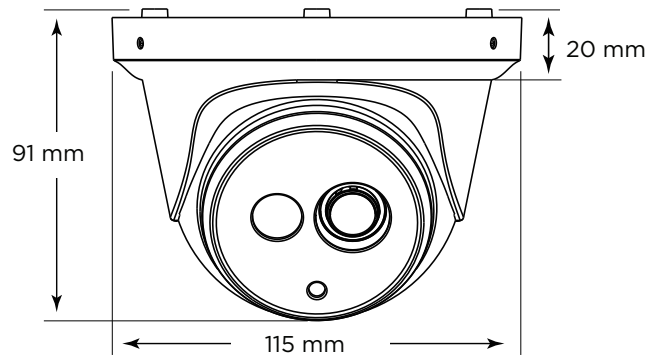

### Features

|   |            |             |
|---|------------|-------------|
| 3-Achsen Einfachverstellung                                 | ✓          | ✓           |
| Dachtraufenmontage*   | ✓          | ✓           |
| Outdoor   | ✓          | ✓           |
| Witterungsbeständig (IP66)                                  | ✓          | ✓           |
| Vandalismussicher (Klasse)                                  | ✓<br>(IK7) | ✓<br>(IK10) |
| IR-Reflexionsschutz   | ✓          | ✓           |
| Separates Objektiv und IR-Fenster für ein verbessertes Bild | ✓          |             |
| Verstellbarer Sonnen-/Regenschutz                           |            | ✓           |
| Passt problemlos in enge Einbauverhältnisse.                |            | ✓           |

# CK-CAM-TU6542Z Turret Camera

| <b>TURRET CAMERA</b>     | <b>DESCRIPTION</b>  |
|--------------------------|---|
| Mount                    | Outdoor fixed turret, eave or wall                                  |
| Dimensions               | 115 × 91 mm   |
| Weight                   | 435 g   |
| Power consumption        | 12VDC 7.2W; PoE 8.6W  |
| Illumination             | IR LEDs, range 30 m   |
| Weather resistant        | IP66; must mount in a location not directly exposed to the elements |
| Vandal resistant         | IK7 (protects against impact of 500 g at 40 cm)                     |
| IR LED angle             | 30°, 50°  |
| IR reflection prevention | Yes; separate lens and IR window for improved image                 |
| SD Card                  | No  |
| FOV                      | 80.7° (horizontal) × 43.9° (vertical)                               |